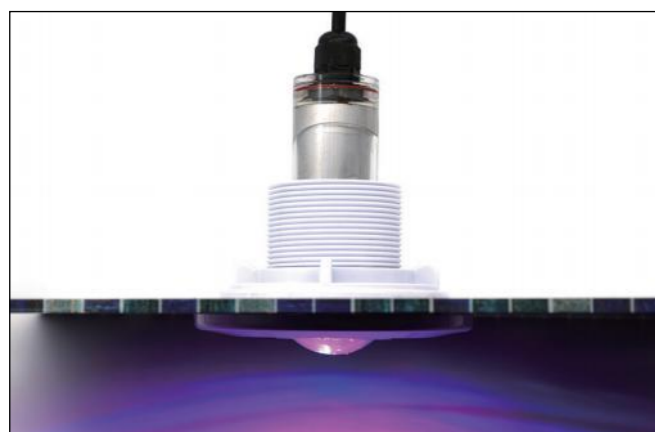

Suit for concrete / liner / fiberglass / stainless steel pool

Specification

Code	Vol.	Power	Color	Lumens	LED Type	Control	
M1001 M1001V	-S36WHT	AC12V	3W	6400K	330lm	36pcs SMD2835	--
	-S36WW	AC12V	3W	3000K	300lm	36pcs SMD2835	--
M2001 M2001V	-S36RGB	AC12V	3W	RGB	160lm	36pcs SMD2835	ON/OFF

Code : M1003 1.5 inch light

M1003-S6WW/WHT/RGB

AC12V, 6W, 3000K / 6400K / RGB,
3pcs SMD3535 LED
ON/OFF Control

M1003-S12RGBW

AC12V, 12W, RGBW,
3pcs SMD3535 LED
ON/OFF Control

Fiberglass pool

Concrete pool

Installation

The light can be installed in 1.5 inch outlet, suits for fiberglass pool and concrete pool.. Screwing in the 1.5 inch thread, without the bracket.

Specification

Code	Vol.	Power	Color	Lumens	LED Type	Control
M1003	-S6WHT	AC/DC12V	6W	6400K	600lm	3pcs SMD3535 --
	-S6WW	AC/DC12V	6W	3000K	550lm	3pcs SMD3535 --
	-S6RGB	AC/DC12V	6W	RGB	300lm	3pcs SMD3535 ON/OFF/WiFi
	-S12RGBW	AC/DC12V	12W	RGBW	450lm	3pcs SMD3535 ON/OFF/WiFi

Stainless Steel Underwater Light for Landscape

Code : U1001

Stainless Steel 304 + Tempered Glass

Suit for concrete pool

Specification

High Power (1w/2w/3W)

Code	Vol.	Power	Color	Lumens	LED Type	Control
U1001-H1WHT	AC12V	1W	6400K	110lm	1pc 1W	--
U1001-H3WHT	AC12V	3W	6400K	330lm	1pc 3W	--
U1001-H1WW	AC12V	1W	3000K	100lm	1pc 1W	--
U1001-H3WW	AC12V	3W	3000K	300lm	1pc 3W	--
U1001-H1RGB	AC12V	1W	RGB	55lm	1pc 1W	ON/OFF
U1001-H3RGB	AC12V	3W	RGB	165lm	1pc 3W	ON/OFF