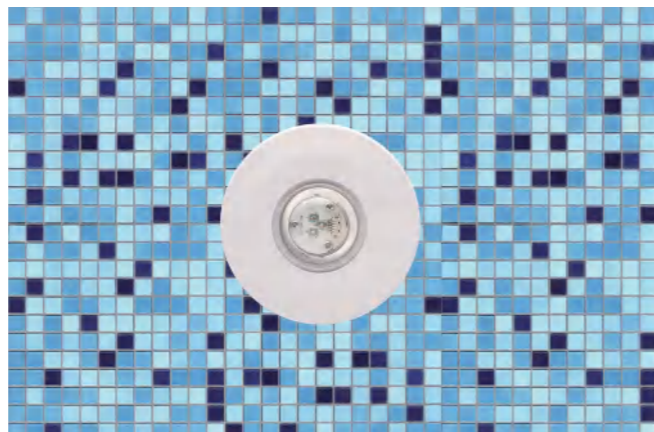

Suit for concrete / liner / fiberglass / stainless steel pool

Specification

Code	Vol.	Power	Color	Lumens	LED Type	Control	
M1001 M1001V	-S36WHT	AC12V	3W	6400K	330lm	36pcs SMD2835	--
	-S36WW	AC12V	3W	3000K	300lm	36pcs SMD2835	--
M2001 M2001V	-S36RGB	AC12V	3W	RGB	160lm	36pcs SMD2835	ON/OFF

Code : M1003 1.5 inch light

M1003-S6WW/WHT/RGB

AC12V, 6W, 3000K / 6400K / RGB,
3pcs SMD3535 LED
ON/OFF Control

M1003-S12RGBW

AC12V, 12W, RGBW,
3pcs SMD3535 LED
ON/OFF Control

Fiberglass pool

Concrete pool

Installation

The light can be installed in 1.5 inch outlet, suits for fiberglass pool and concrete pool.. Screwing in the 1.5 inch thread, without the bracket.

Specification

Code	Vol.	Power	Color	Lumens	LED Type	Control
M1003	-S6WHT	AC/DC12V	6W	6400K	600lm	3pcs SMD3535 --
	-S6WW	AC/DC12V	6W	3000K	550lm	3pcs SMD3535 --
	-S6RGB	AC/DC12V	6W	RGB	300lm	3pcs SMD3535 ON/OFF/WiFi
	-S12RGBW	AC/DC12V	12W	RGBW	450lm	3pcs SMD3535 ON/OFF/WiFi

Stainless Steel Underwater Light for Landscape

Code : U1001

Stainless Steel 304 + Tempered Glass

Suit for concrete pool

Specification

High Power (1w/2w/3W)

Code	Vol.	Power	Color	Lumens	LED Type	Control
U1001-H1WHT	AC12V	1W	6400K	110lm	1pc 1W	--
U1001-H3WHT	AC12V	3W	6400K	330lm	1pc 3W	--
U1001-H1WW	AC12V	1W	3000K	100lm	1pc 1W	--
U1001-H3WW	AC12V	3W	3000K	300lm	1pc 3W	--
U1001-H1RGB	AC12V	1W	RGB	55lm	1pc 1W	ON/OFF
U1001-H3RGB	AC12V	3W	RGB	165lm	1pc 3W	ON/OFF