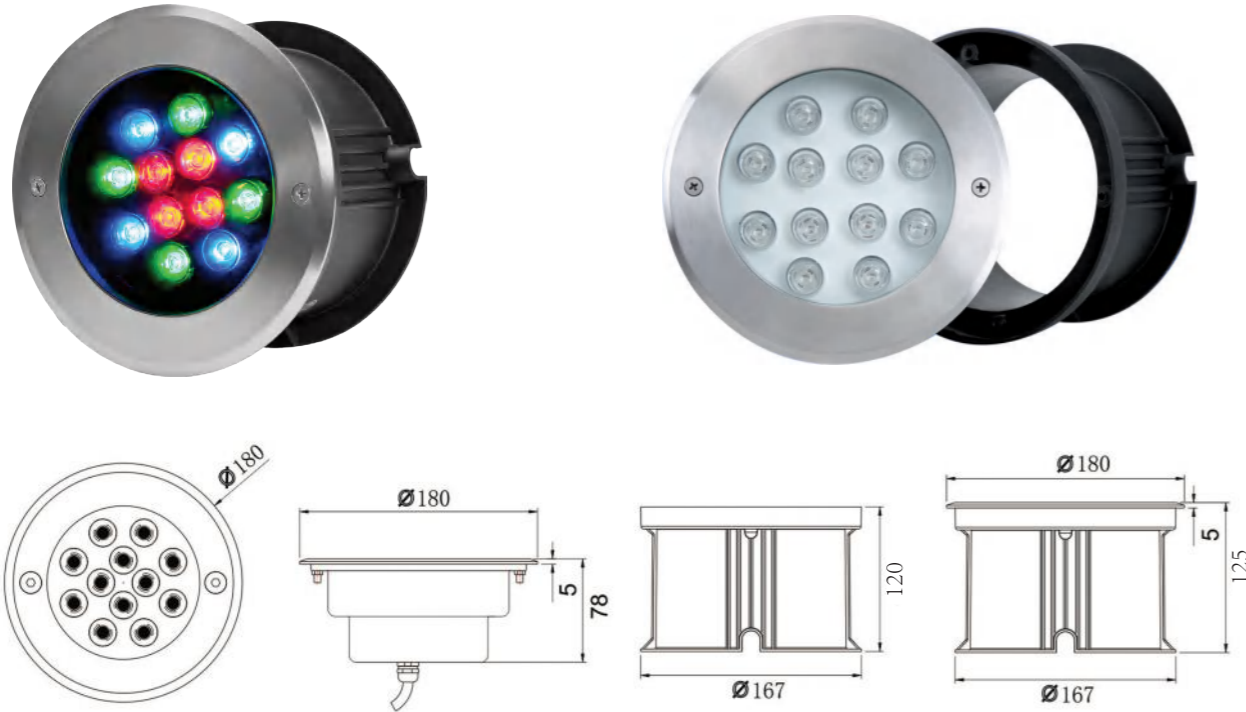

The light can be installed in 1.5 inch outlet, suits for fiberglass pool and concrete pool.. Screwing in the 1.5 inch thread, without the bracket.

Specification

Code	Vol.	Power	Color	Lumens	LED Type	Control
M1003	-S6WHT	AC/DC12V	6W	6400K	600lm	3pcs SMD3535 --
	-S6WW	AC/DC12V	6W	3000K	550lm	3pcs SMD3535 --
	-S6RGB	AC/DC12V	6W	RGB	300lm	3pcs SMD3535 ON/OFF/WiFi
	-S12RGBW	AC/DC12V	12W	RGBW	450lm	3pcs SMD3535 ON/OFF/WiFi

Stainless Steel Underwater Light for Landscape

Code : U1001

Stainless Steel 304 + Tempered Glass

Suit for concrete pool

Specification

High Power (1w/2w/3W)

Code	Vol.	Power	Color	Lumens	LED Type	Control
U1001-H1WHT	AC12V	1W	6400K	110lm	1pc 1W	--
U1001-H3WHT	AC12V	3W	6400K	330lm	1pc 3W	--
U1001-H1WW	AC12V	1W	3000K	100lm	1pc 1W	--
U1001-H3WW	AC12V	3W	3000K	300lm	1pc 3W	--
U1001-H1RGB	AC12V	1W	RGB	55lm	1pc 1W	ON/OFF
U1001-H3RGB	AC12V	3W	RGB	165lm	1pc 3W	ON/OFF

Code : U1003

Stainless Steel 304 + Tempered Glass

Suit for concrete pool

Specification

High Power (1w/2w/3W)

Code	Vol.	Power	Color	Lumens	LED Type	Control
U1003-H6WHT	AC12V	6W	6400K	660lm	6pcs 1W	--
U1003-H9WHT	AC12V	9W	6400K	990lm	6pcs 2W	--
U1003-H6WW	AC12V	6W	3000K	600lm	6pcs 1W	--
U1003-H9WW	AC12V	9W	3000K	900lm	6pcs 2W	--
U1003-H6RGB	AC12V	6W	RGB	330lm	6pcs 1W	ON/OFF
U1003-H9RGB	AC12V	9W	RGB	490lm	6pcs 2W	ON/OFF

Code : U1004

Stainless Steel 304 + Tempered Glass

Suit for concrete pool

Specification

High Power (1w/2w/3W)

Code	Vol.	Power	Color	Lumens	LED Type	Control
U1004-H12WHT	AC12V	12W	6400K	1320lm	12pcs 1W	--
U1004-H18WHT	AC12V	18W	6400K	1980lm	12pcs 2W	--
U1004-H12WW	AC12V	12W	3000K	1200lm	12pcs 1W	--
U1004-H18WW	AC12V	18W	3000K	1800lm	12pcs 2W	--
U1004-H12RGB	AC12V	12W	RGB	660lm	12pcs 1W	ON/OFF
U1004-H18RGB	AC12V	18W	RGB	990lm	12pcs 2W	ON/OFF