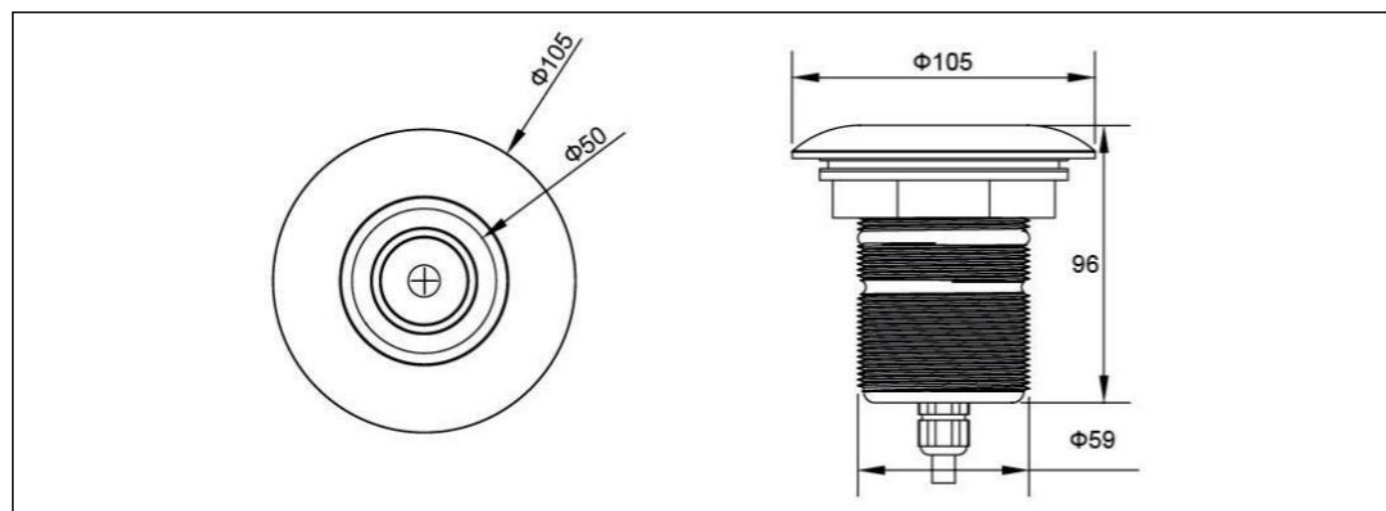

3000K

6400K

RGB