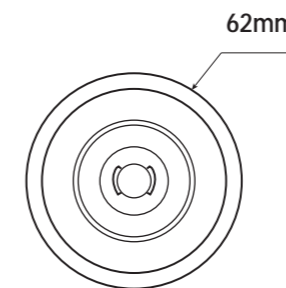

Stainless Steel Underwater Light for Landscape

Code : U1001

Stainless Steel 304 + Tempered Glass

Suit for concrete pool

Specification

High Power (1w/2w/3W)

Code	Vol.	Power	Color	Lumens	LED Type	Control
U1001-H1WHT	AC12V	1W	6400K	110lm	1pc 1W	--
U1001-H3WHT	AC12V	3W	6400K	330lm	1pc 3W	--
U1001-H1WW	AC12V	1W	3000K	100lm	1pc 1W	--
U1001-H3WW	AC12V	3W	3000K	300lm	1pc 3W	--
U1001-H1RGB	AC12V	1W	RGB	55lm	1pc 1W	ON/OFF
U1001-H3RGB	AC12V	3W	RGB	165lm	1pc 3W	ON/OFF