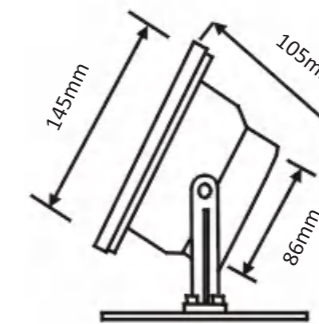

Code : U2003 / U2004

Stainless Steel 304 Housing + Tempered Glass

U2003 Housing
Casting Support

U2004 Housing
Tensile Support

Specification

High Power (1w/2w/3W)

Code	Vol.	Power	Color	Lumens	LED Type	Control
U2003(4)-H6WHT	AC12V	6W	6400K	660lm	6pcs 1W	--
U2003(4)-H9WHT	AC12V	9W	6400K	990lm	6pcs 2W	--
U2003(4)-H6WW	AC12V	6W	3000K	600lm	6pcs 1W	--
U2003(4)-H9WW	AC12V	9W	3000K	900lm	6pcs 2W	--
U2003(4)-H6RGB	AC12V	6W	RGB	330lm	6pcs 1W	ON/OFF
U2003(4)-H9RGB	AC12V	9W	RGB	490lm	6pcs 2W	ON/OFF