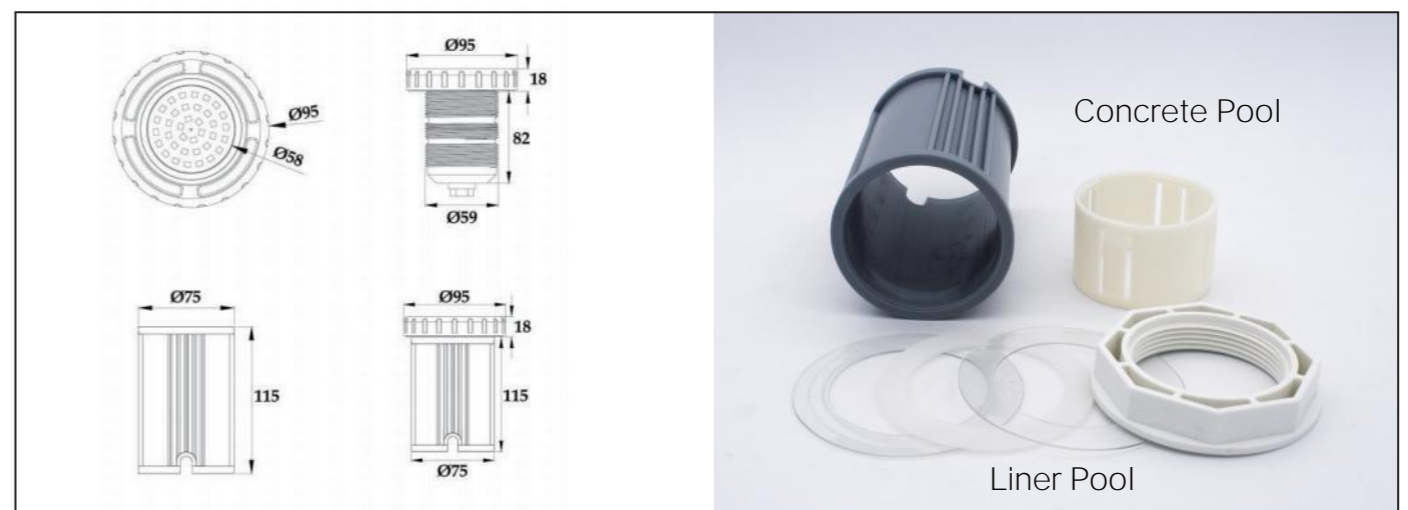

3000K

6400K

RGB

Concrete Pool

Liner Pool