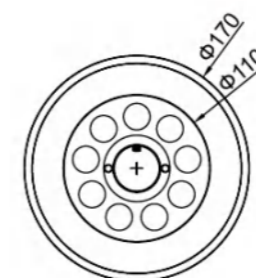

Fountain Light

Code : FS1001

Stainless Steel 304 Housing + Tempered Glass

Specification

High Power (1w/2w/3W)

Code	Vol.	Power	Color	Lumens	LED Type	Control
FS1001-H6WHT	AC12V	6W	6400K	660lm	6pcs 1W	--
FS1001-H9WHT	AC12V	9W	6400K	990lm	9pcs 1W	--
FS1001-H6WW	AC12V	6W	3000K	600lm	6pcs 1W	--
FS1001-H9WW	AC12V	9W	3000K	900lm	9pcs 1W	--
FS1001-H6RGB	AC12V	6W	RGB	330lm	6pcs 1W	ON/OFF
FS1001-H9RGB	AC12V	9W	RGB	490lm	9pcs 1W	ON/OFF