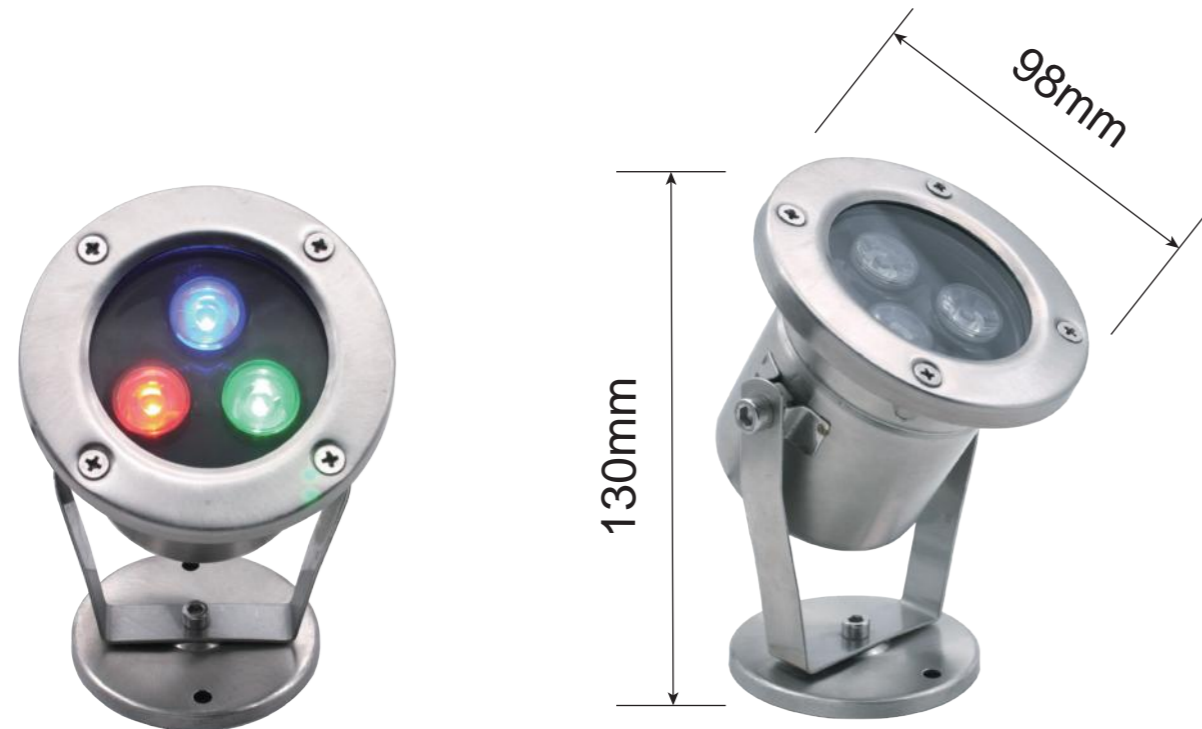

Code : U1003

Stainless Steel 304 + Tempered Glass

Suit for concrete pool

Specification

High Power (1w/2w/3W)

Code	Vol.	Power	Color	Lumens	LED Type	Control
U1003-H6WHT	AC12V	6W	6400K	660lm	6pcs 1W	--
U1003-H9WHT	AC12V	9W	6400K	990lm	6pcs 2W	--
U1003-H6WW	AC12V	6W	3000K	600lm	6pcs 1W	--
U1003-H9WW	AC12V	9W	3000K	900lm	6pcs 2W	--
U1003-H6RGB	AC12V	6W	RGB	330lm	6pcs 1W	ON/OFF
U1003-H9RGB	AC12V	9W	RGB	490lm	6pcs 2W	ON/OFF

Code : U1004

Stainless Steel 304 + Tempered Glass

Suit for concrete pool

Specification

High Power (1w/2w/3W)

Code	Vol.	Power	Color	Lumens	LED Type	Control
U1004-H12WHT	AC12V	12W	6400K	1320lm	12pcs 1W	--
U1004-H18WHT	AC12V	18W	6400K	1980lm	12pcs 2W	--
U1004-H12WW	AC12V	12W	3000K	1200lm	12pcs 1W	--
U1004-H18WW	AC12V	18W	3000K	1800lm	12pcs 2W	--
U1004-H12RGB	AC12V	12W	RGB	660lm	12pcs 1W	ON/OFF
U1004-H18RGB	AC12V	18W	RGB	990lm	12pcs 2W	ON/OFF

Code : U2001

Stainless Steel 304 casted Housing + Tempered Glass

Adjustable Angle

Specification

High Power (1w/2w/3W)

Code	Vol.	Power	Color	Lumens	LED Type	Control
U2001-H3WHT	AC12V	3W	6400K	330lm	3pcs 1W	--
U2001-H5WHT	AC12V	5W	6400K	550lm	3pcs 2W	--
U2001-H3WW	AC12V	3W	3000K	300lm	3pcs 1W	--
U2001-H5WW	AC12V	5W	3000K	500lm	3pcs 2W	--
U2001-H3RGB	AC12V	3W	RGB	160lm	3pcs 1W	ON/OFF
U2001-H5RGB	AC12V	5W	RGB	280lm	3pcs 2W	ON/OFF

Code : U2002

Stainless Steel 304 stretched Housing + Tempered Glass

Adjustable Angle

Specification

High Power (1w/2w/3W)

Code	Vol.	Power	Color	Lumens	LED Type	Control
U2002-H3WHT	AC12V	3W	6400K	330lm	3pcs 1W	--
U2002-H5WHT	AC12V	5W	6400K	550lm	3pcs 2W	--
U2002-H3WW	AC12V	3W	3000K	300lm	3pcs 1W	--
U2002-H5WW	AC12V	5W	3000K	500lm	3pcs 2W	--
U2002-H3RGB	AC12V	3W	RGB	160lm	3pcs 1W	ON/OFF
U2002-H5RGB	AC12V	5W	RGB	280lm	3pcs 2W	ON/OFF