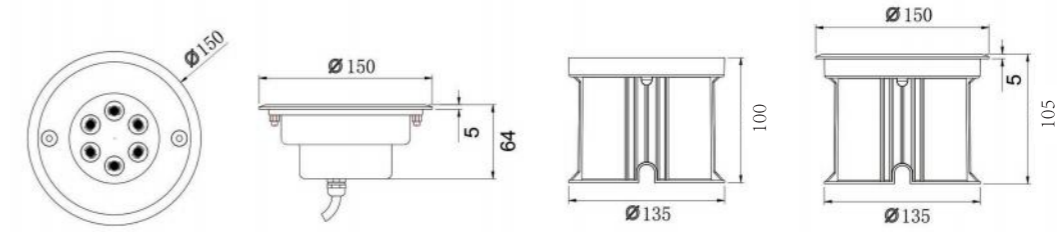

Code : U1003

Stainless Steel 304 + Tempered Glass

Suit for concrete pool

Specification

High Power (1w/2w/3W)

Code	Vol.	Power	Color	Lumens	LED Type	Control
U1003-H6WHT	AC12V	6W	6400K	660lm	6pcs 1W	--
U1003-H9WHT	AC12V	9W	6400K	990lm	6pcs 2W	--
U1003-H6WW	AC12V	6W	3000K	600lm	6pcs 1W	--
U1003-H9WW	AC12V	9W	3000K	900lm	6pcs 2W	--
U1003-H6RGB	AC12V	6W	RGB	330lm	6pcs 1W	ON/OFF
U1003-H9RGB	AC12V	9W	RGB	490lm	6pcs 2W	ON/OFF