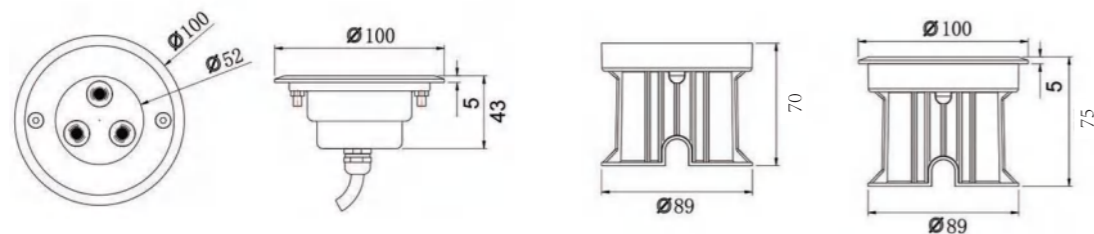

Code : U1002

Stainless Steel 304 + Tempered Glass

Suit for concrete pool

Specification

High Power (1w/2w/3W)

Code	Vol.	Power	Color	Lumens	LED Type	Control
U1002-H3WHT	AC12V	3W	6400K	330lm	3pcs 1W	--
U1002-H5WHT	AC12V	5W	6400K	550lm	3pcs 2W	--
U1002-H3WW	AC12V	3W	3000K	300lm	3pcs 1W	--
U1002-H5WW	AC12V	5W	3000K	500lm	3pcs 2W	--
U1002-H3RGB	AC12V	3W	RGB	160lm	3pcs 1W	ON/OFF
U1002-H5RGB	AC12V	5W	RGB	280lm	3pcs 2W	ON/OFF