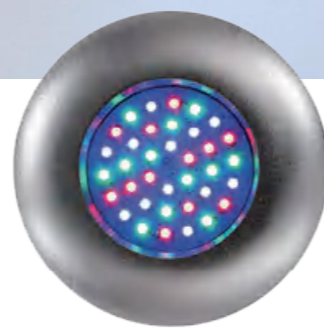

Liner Pool

Code : M2001

Stainless Steel + Tempered Glass cover

3000K

6400K

RGB

SS304 & SS316L

are available supplied

Suit for concrete / liner / fiberglass / stainless steel pool

Specification

Code	Vol.	Power	Color	Lumens	LED Type	Control	
M1001 M1001V	-S36WHT	AC12V	3W	6400K	330lm	36pcs SMD2835	--
	-S36WW	AC12V	3W	3000K	300lm	36pcs SMD2835	--
M2001 M2001V	-S36RGB	AC12V	3W	RGB	160lm	36pcs SMD2835	ON/OFF

Code : M1003 1.5 inch light

M1003-S6WW/WHT/RGB

AC12V, 6W, 3000K / 6400K / RGB,
3pcs SMD3535 LED
ON/OFF Control

M1003-S12RGBW

AC12V, 12W, RGBW,
3pcs SMD3535 LED
ON/OFF Control

Fiberglass pool

Concrete pool

Installation

The light can be installed in 1.5 inch outlet, suits for fiberglass pool and concrete pool.. Screwing in the 1.5 inch thread, without the bracket.

Specification

Code	Vol.	Power	Color	Lumens	LED Type	Control
M1003	-S6WHT	AC/DC12V	6W	6400K	600lm	3pcs SMD3535 --
	-S6WW	AC/DC12V	6W	3000K	550lm	3pcs SMD3535 --
	-S6RGB	AC/DC12V	6W	RGB	300lm	3pcs SMD3535 ON/OFF/WiFi
	-S12RGBW	AC/DC12V	12W	RGBW	450lm	3pcs SMD3535 ON/OFF/WiFi